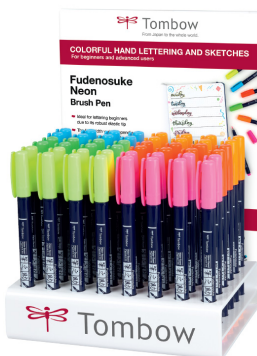

Art.: WS-BH-48P-A (display with content)

Size: 238mm x 165mm x 132mm (H/W/D)

Languages: DE, EN, FR, ES, IT, PT

Brush Pen
Fudenosuke black
display 48 pieces (11mm diameter)

Art.: WS-TBHS-48P-A (dwith content)

Size: 238mm x 165mm x 132mm (H/W/D)

Languages: DE, EN, FR, ES, IT, PT

Brush Pen
Fudenosuke neon colors
display 48 pieces (11mm diameter)

Art.: WS-BH-48P-2-A (with content)

Size: 238mm x 165mm x 132mm (H/W/D)