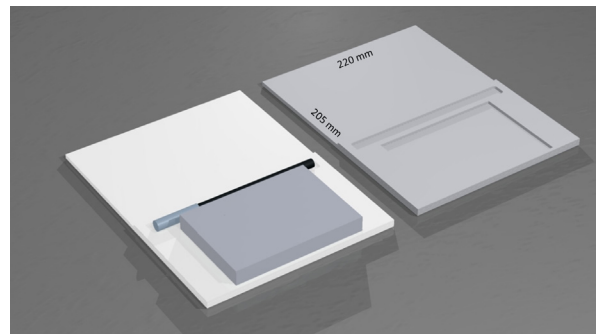

ABT Dual Brush Pen 216 pieces Display

Art.: ABT-36C-DIS (empty display)
ABT-36C-CONT (content)
Size: 400mm x 330mm x 210mm (H/W/D)
Languages: DE, EN, FR, ES, IT, PT

ABT PRO Alcohol-Based Markers 864 pieces Display

Art.: ABT-L-DIS (empty display)
ABT-L-CONT (content)
Size: 440mm x 960mm x 185mm (H/W/D)
Languages: DE, EN, FR, ES, IT, PT

ABT PRO Alcohol-Based Markers 216 pieces Display

Art.: ABT-36C-DIS (empty display)
ABT-36C-CONT (content)
Size: 400mm x 330mm x 210mm (H/W/D)
Languages: DE, EN, FR, ES, IT, PT

METAL DISPLAYS

TwinTone Dual-Tip Markers 216 pieces Display

Art.: WS-PK-36C-DIS (empty display)
WS-PC-36C-CONT (content)
Size: 400mm x 330mm x 210mm (H/W/D)
Languages: DE, EN, FR, ES, IT, PT

Test station For ABT- & ABTP-L-DIS