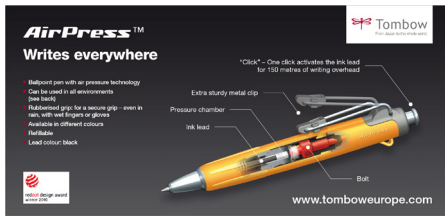

Tombow

From Japan to the whole world.

FLYER CARDS

AirPress Pen

Art.: L-AP-__
Languages: EN, DE